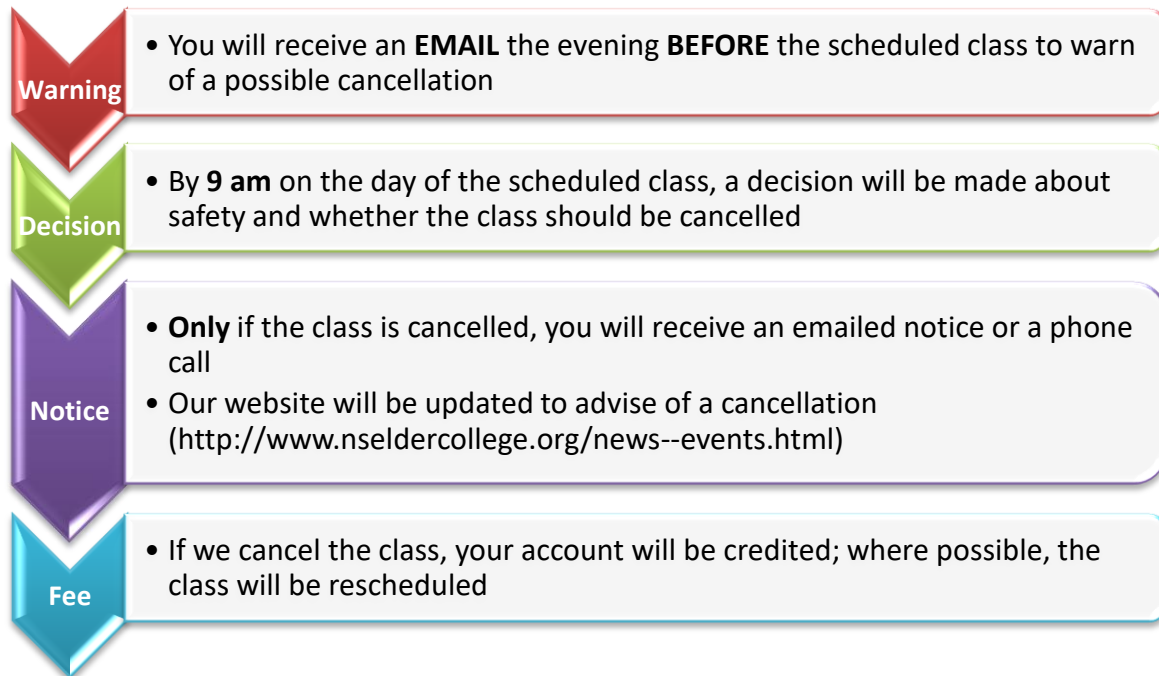

Weather Cancellations

Where there is a possibility that snow or inclement weather will disrupt or make travel to or from ElderCollege classes difficult, the following procedure will be implemented.

Note

You should make your own decision about attending class depending on your level of comfort.